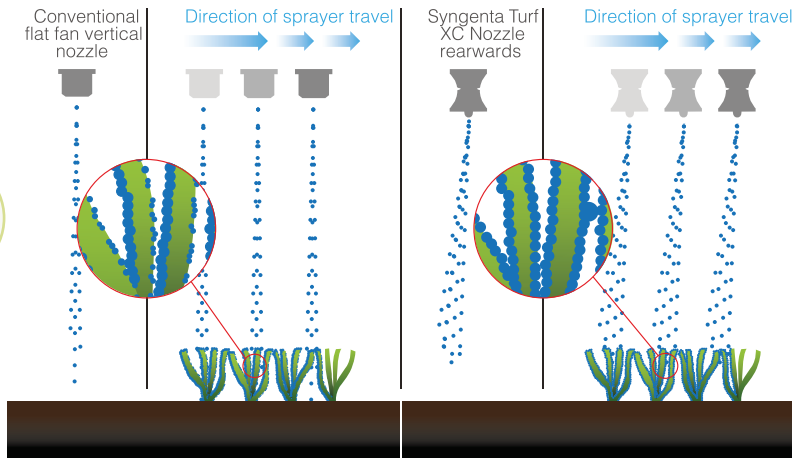

The rearwards spray angle compensates for the forward movement of the sprayer, delivering better all-round coverage of the turf leaf.

Angled spray

Fit Syngenta Turf XC Nozzles so that the angled spray pattern faces rearwards. Insert nozzles into the bayonet with the Syngenta logo and moulded arrow on the nozzle to the front (facing direction of travel).

Syngenta Turf XC Nozzles fit ISO standard bayonet caps on most sprayers. Hardi sprayers will require bayonet adapters. These are available from the GreenCast website.

Even coverage

Syngenta Turf Nozzles have been specifically designed to cope with and maintain even coverage when spraying undulating ground.

The unique combination of XC Nozzle office design and air-induction technology means significantly less drift.

For optimum performance operate the Syngenta Turf XC Nozzle at 50cm height from nozzle tip to spray target zone. Fit the Syngenta Nozzle Height Indicator for ultimate accuracy.