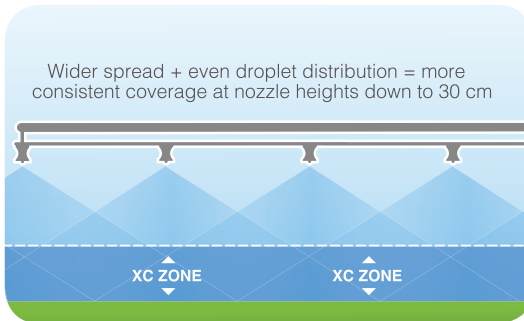

Angled spray

Fit Syngenta Turf XC Nozzles so that the angled spray pattern faces rearwards. Insert nozzles into the bayonet with the Syngenta logo and moulded arrow on the nozzle to the front (facing direction of travel).

Syngenta Turf XC Nozzles fit ISO standard bayonet caps on most sprayers. Hardi sprayers will require bayonet adapters. These are available from the GreenCast website.

Even coverage

Syngenta Turf Nozzles have been specifically designed to cope with and maintain even coverage when spraying undulating ground.